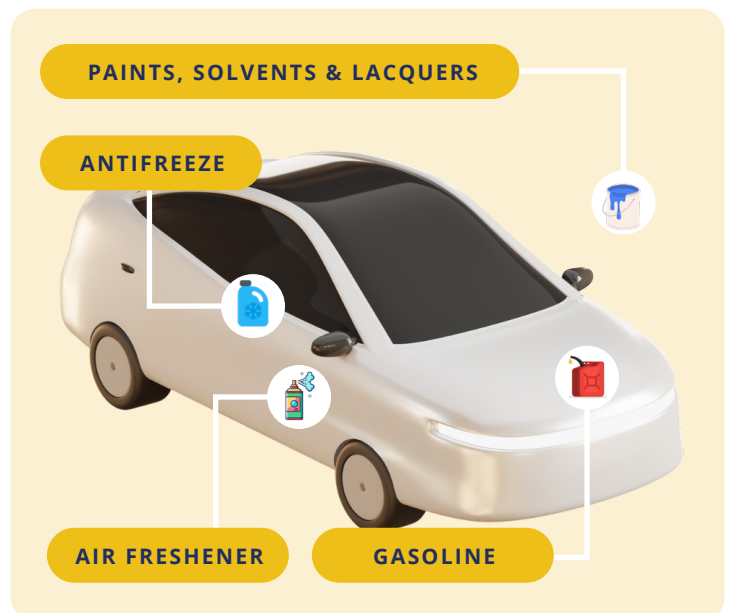

Household Toxins

These common household chemicals can cause serious injury to your pet if ingested.

PET POISON HELPLINE: 855.764.7661
AVAILABLE 24/7

HUMANEANIMALPARTNERS.ORG