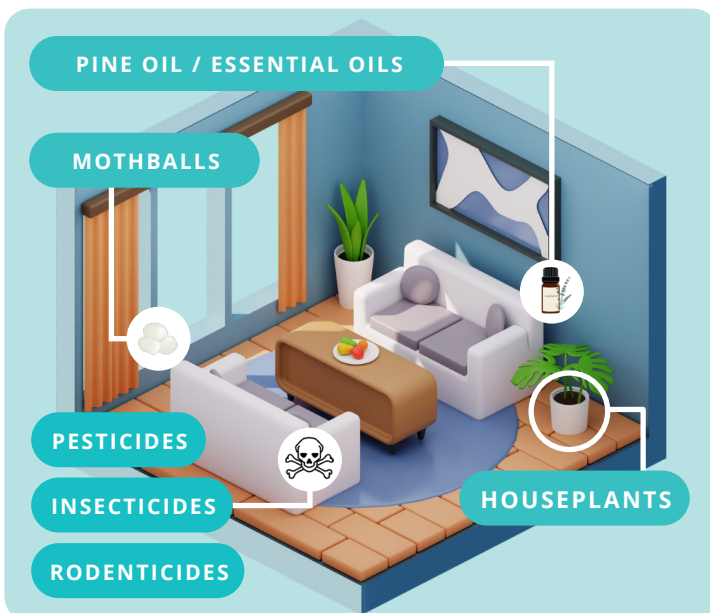

Household Toxins

These common household chemicals can cause serious injury to your pet if ingested.

PET POISON HELPLINE: 855.764.7661
AVAILABLE 24/7

HUMANEANIMALPARTNERS.ORG