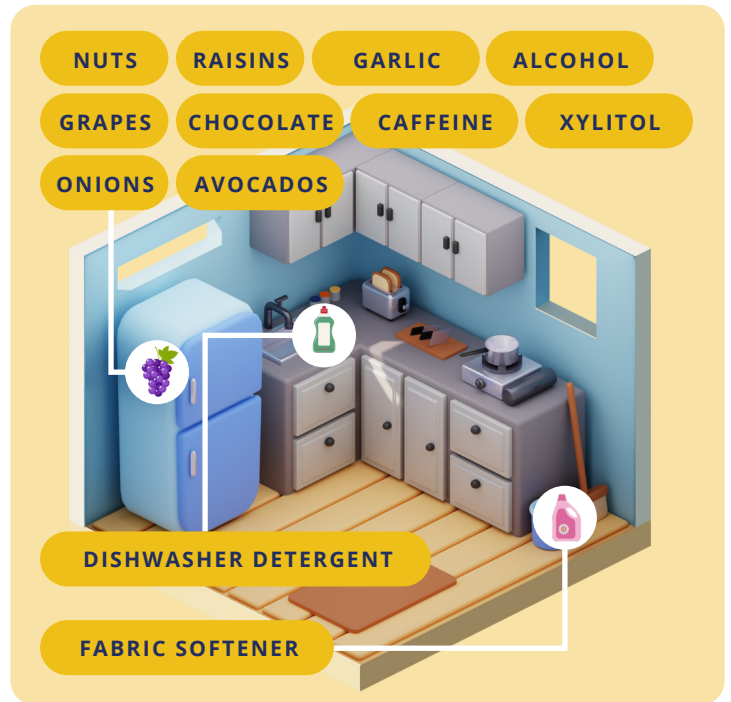

Household Toxins

These common household chemicals can cause serious injury to your pet if ingested.

PET POISON HELPLINE: 855.764.7661
AVAILABLE 24/7

HUMANEANIMALPARTNERS.ORG